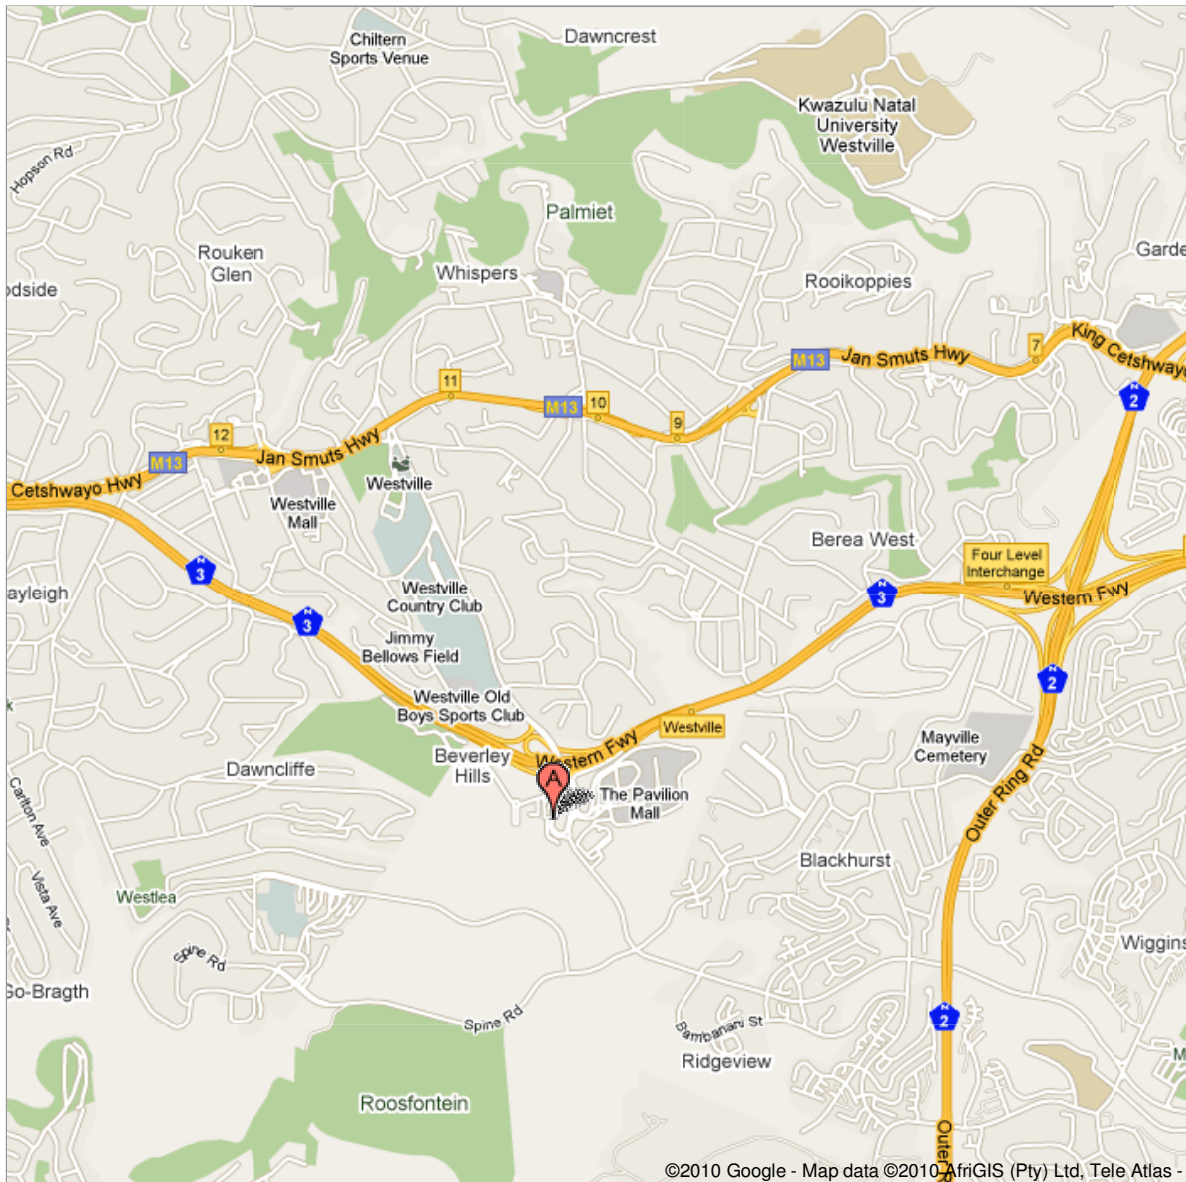

Address **The Terrace
Westville 3629
South Africa**

Notes Unit 3, The Crescent, Westway
Office Park
Westville (next to pavilion
Shopping Mall)
From King Shaka airport head
south on N2
Take N3 to Pietermaritzburg
Take next off-ramp (Pavilion,
Spine Road) and turn left to
Spine Road
Go through traffic light and turn
right into Westway at the
roundabout
Turn left at the second
roundabout in the complex

©2010 Google - Map data ©2010 AfriGIS (Pty) Ltd, Tele Atlas -